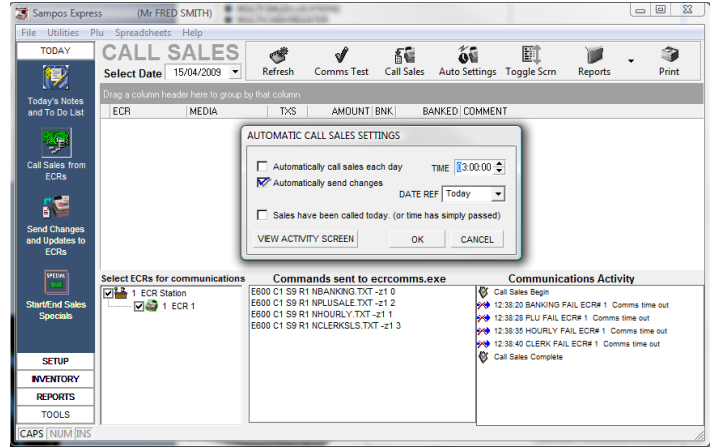

# ADVANCED POINT OF SALE AT UNBEATABLE CASH REGISTER PRICING!

FULLY FEATURED AND EQUIPPED AT ONE LOW PRICE

- SHELF LABELS
- AUTOMATED STOCK REORDER REPORTS
- MULTI SALES LOCATIONS
- MULTI CASH REGISTER
- SUPPORT VARIOUS MODELS ECR ON SITE
- MULTI USER
- MULTI SHOP
- STAFF PERFORMANCE
- HOURLY TRADING TRENDS
- FULL RANGE OF SALES ANALYSIS TOOLS AND REPORTS
- EXPORT TAKINGS AND P&L TO ACCOUNTING PACKAGES
- STOCK CONTROL
- STANDARD PRINTABLE REPORTS
- SPREADSHEET REPORTS
- CHARTS AND GRAPHING REPORTS
- FRANCHISE SHOPS - DATA TO HEAD OFFICE
- FREE EMAIL SUPPORT