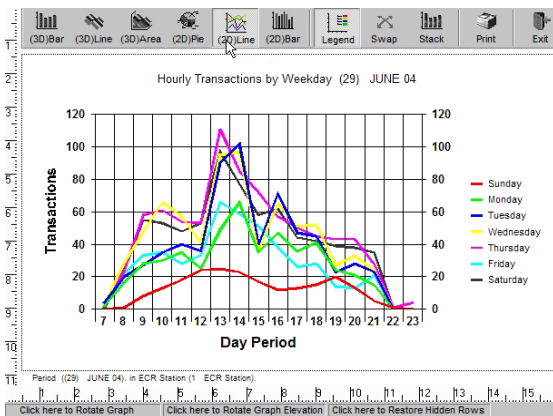

SUPPORTED SAM4S ECR'S

- ER 380
- ER 380M
- ER 390M
- ER 420
- ER 420M
- ER 5200
- ER 5200M
- ER 600