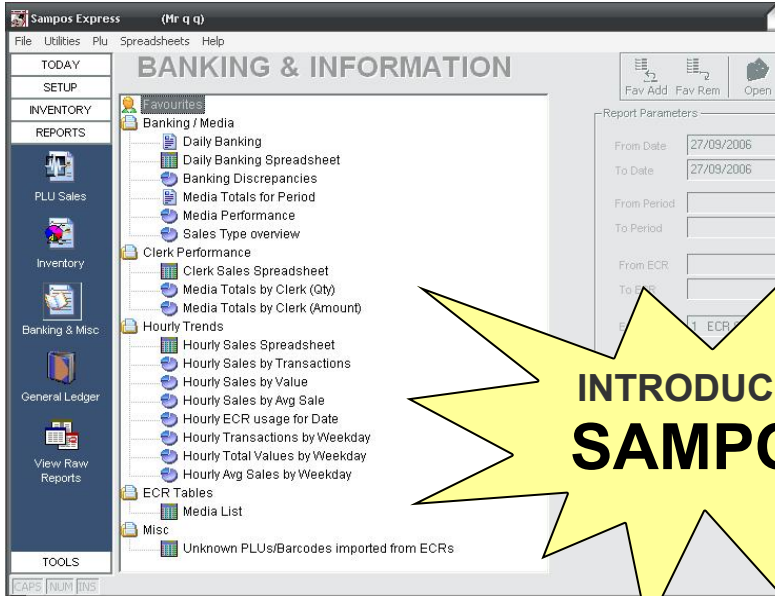

# ADVANCED POINT OF SALE AT UNBEATABLE CASH REGISTER PRICING!

FULLY FEATURED AND EQUIPPED AT ONE LOW PRICE

- SHELF LABELS
- AUTOMATED STOCK REORDER REPORTS
- MULTI SALES LOCATIONS
- MULTI CASH REGISTER
- SUPPORT VARIOUS MODELS ECR ON SITE
- MULTI USER
- MULTI SHOP
- STAFF PERFORMANCE
- HOURLY TRADING TRENDS
- FULL RANGE OF SALES ANALYSIS TOOLS AND REPORTS
- EXPORT TAKINGS AND P&L TO ACCOUNTING PACKAGES
- STOCK CONTROL
- STANDARD PRINTABLE REPORTS
- SPREADSHEET REPORTS
- CHARTS AND GRAPHING REPORTS
- FRANCHISE SHOPS - DATA TO HEAD OFFICE
- FREE EMAIL SUPPORT