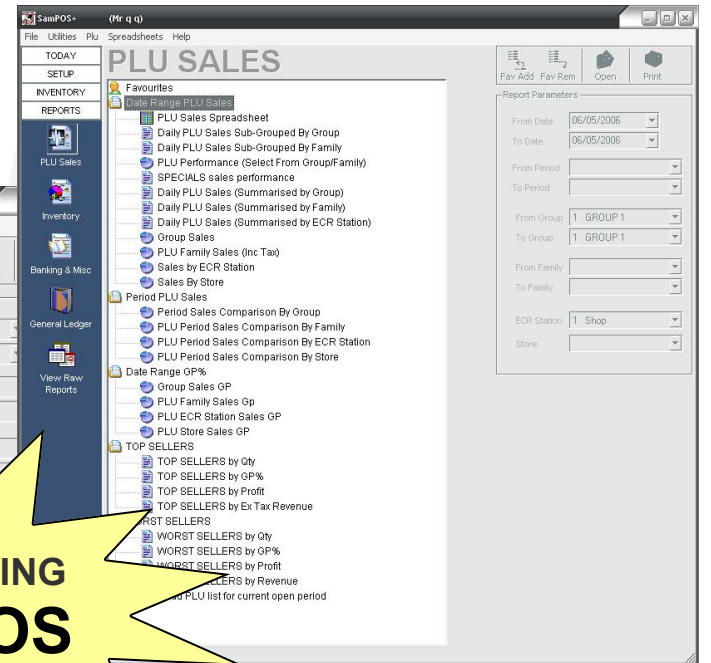

# ADVANCED POINT OF SALE AT UNBEATABLE CASH REGISTER PRICING!

FULLY FEATURED AND EQUIPPED AT ONE LOW PRICE

- SHELF LABELS
- AUTOMATED STOCK REORDER REPORTS
- MULTI SALES LOCATIONS
- MULTI CASH REGISTER
- SUPPORT VARIOUS MODELS ECR ON SITE
- MULTI USER
- MULTI SHOP
- STAFF PERFORMANCE
- HOURLY TRADING TRENDS
- FULL RANGE OF SALES ANALYSIS TOOLS AND REPORTS
- EXPORT TAKINGS AND P&L TO ACCOUNTING PACKAGES
- STOCK CONTROL
- STANDARD PRINTABLE REPORTS
- SPREADSHEET REPORTS
- CHARTS AND GRAPHING REPORTS
- FRANCHISE SHOPS - DATA TO HEAD OFFICE
- FREE EMAIL SUPPORT

**INTRODUCING  
SAMPOS**

Obtain your own 21 day fully functional evaluation version  
[sampos.com.au](http://sampos.com.au)

Compare us to the competition!  
The value for your hard earned dollar is unbeatable