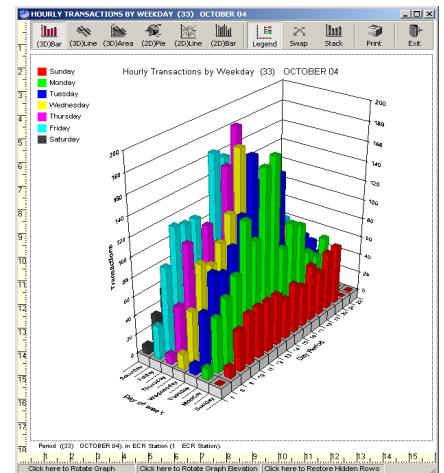

SUPPORTED SAM4S ECR'S

- ER 380
- ER 380M
- ER 390M
- ER 420
- ER 420M
- ER 5200
- ER 5200M
- ER 600